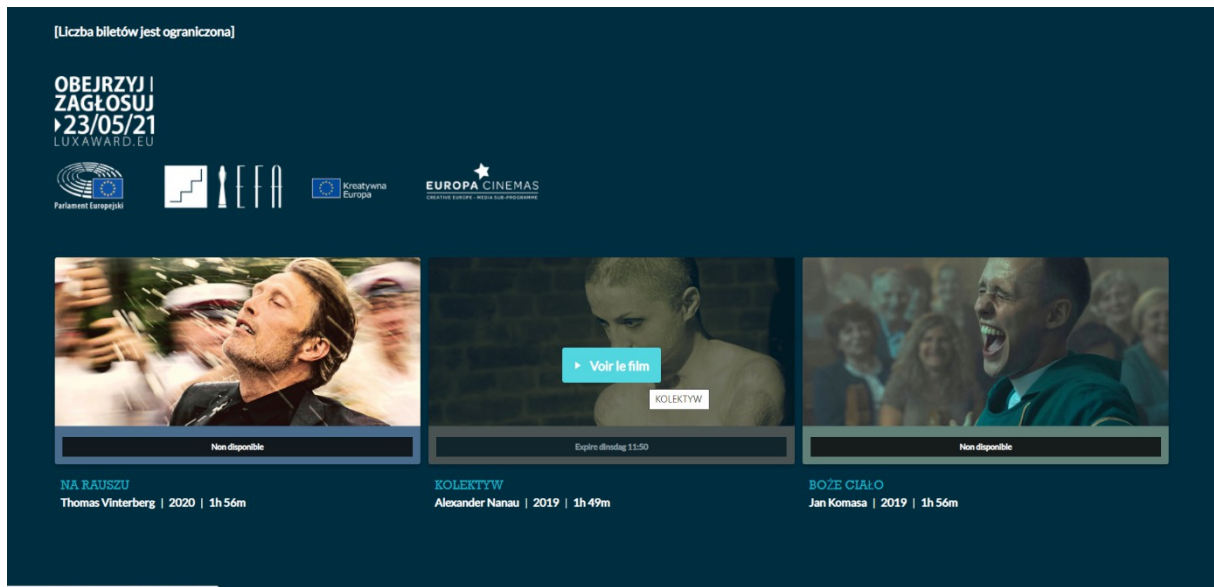

5. Aby obejrzeć wybrany film, kliknij niebieski przycisk na obrazie filmu.